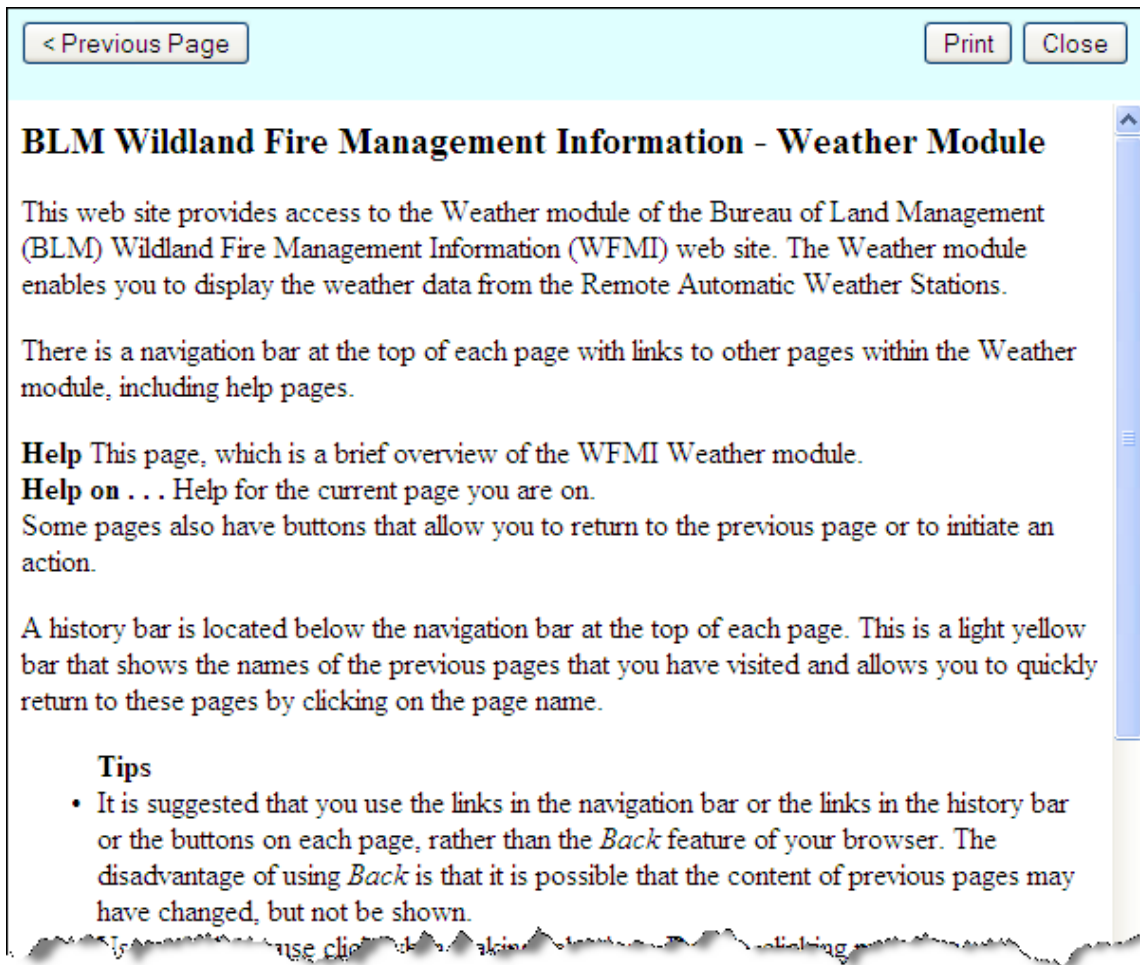

Module Overview

A pop-up box appears with a brief overview of the WFMI Weather Module.

Logoff button

The logoff button takes you off the WFMI web site. This is important if you do not want the browser to retain information about your account or allow others to access your account on the website.